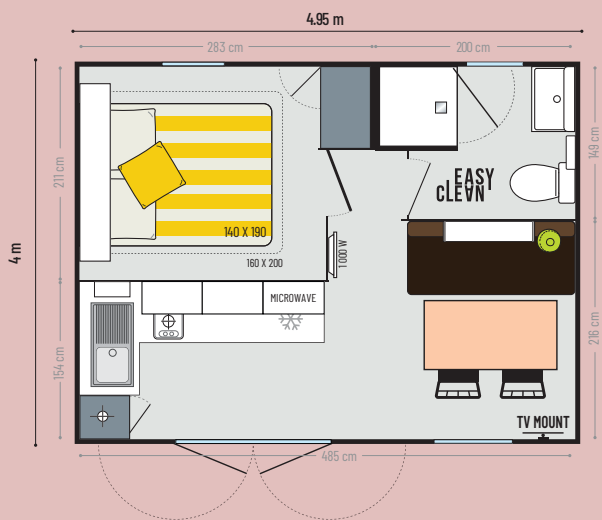

17.80 m²*

2 persons

4.95 x 4.00 m

1 bathroom

The TOP options

Separating curtain allowing the living room to be turned into a second bedroom.
160 x 200 cm bed in the bedroom.
Extra bed in the living room.

* Overall dimensions. Usable interior floor area. Height 3.45 m

1-bed model

CAHITA RIVIERA

The highlights

- + Double-leaf door
- + Riviera concept of the summer kitchen with direct access to the terrace
- + Cosy lounge
- + Large bedroom with ample storage space

Kitchen

- Microwave cabinet
- Deep pan drawers
- Lacquered-metal shelf
- White 2-ring gas hob
- 115 L table-top refrigerator

Master bedroom

- Open storage cabinet above the headboard
- Headboards
- Adjustable reading lights with built-in switch
- Space for 2 bedside tables
- Large hotel-style wardrobe
- 18-slat bed base with raised legs and 35 kg/m³ high-resistance foam mattress
- Blackout curtain

Living area

- Dining table with fixed wooden legs
- Sofa on feet
- Shelf
- 2 black stackable inside/outside chairs
- TV mount
- Roller blind

Bathroom & toilet

- Easy Clean bathroom - easy to clean and designed to last
- 80 x 80 cm soft-touch shower tray with extra-flat sill
- Frosted-glass shower door and window for optimum privacy
- Wall-mounted vanity unit with built-in towel rail and shelf
- Shelves
- Toilet with dual-flush system - 3/6 litres