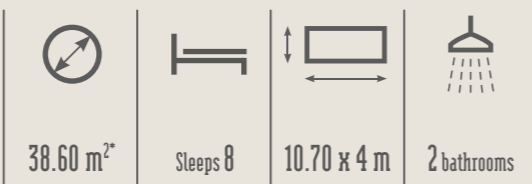

The TOP options

160 x 200 cm bed in the master bedroom and in the second adults' bedroom.
Mirror in the living room.
USB socket in the living room and bedrooms