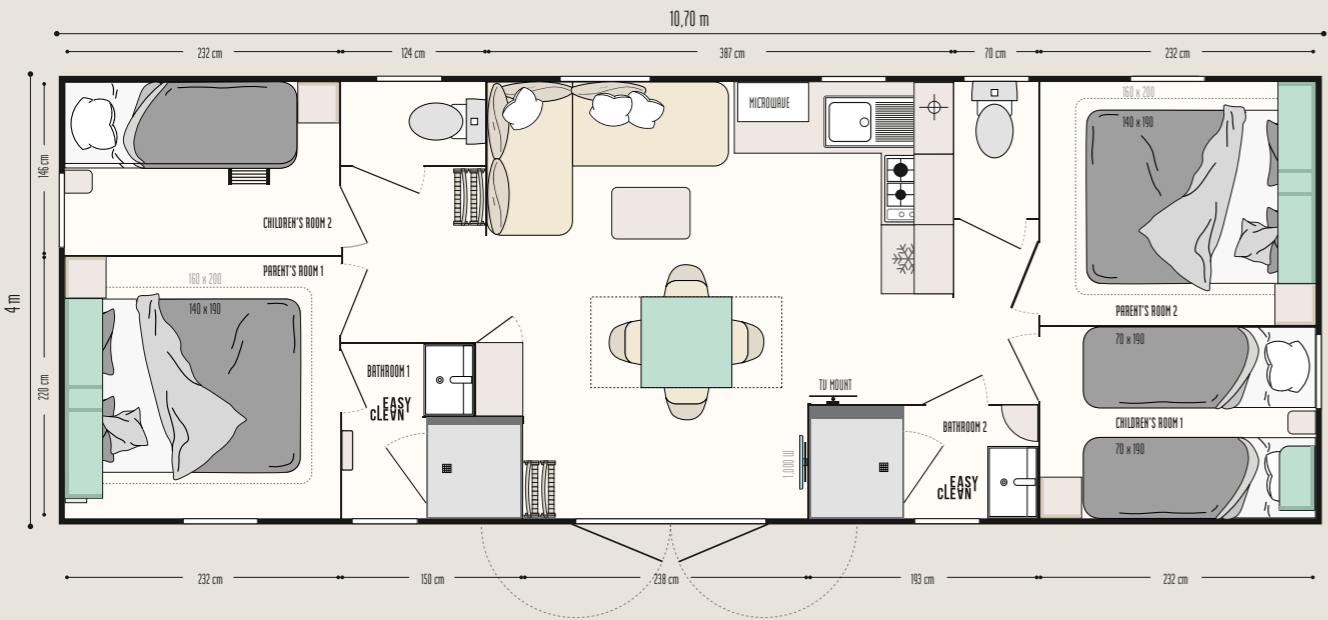

## New MODUL'HOMES: the features, the layouts - you choose!

Separate room

Relaxation area

Bike rack and/or storage

An entrance hall, relaxation area or storage space, modul' homes are perfectly suited to mobile homes with 1- and 2-slope roofs. They can be placed at the gable end, as an entrance, or separately from the mobile home.

### "CLASSIC" CHILDREN'S BEDROOM

- Open storage above the headboard
- Wall-mounted storage unit at the foot of the bed
- Bedside table
- 18-slat bed base with raised legs and 35 kg/m<sup>3</sup> high-resistance foam mattress
- Blackout curtain

### BATHROOMS & TOILETS

- Easy Clean bathrooms that are easy to clean and designed to last.
- 80 x 80 cm soft-touch shower tray with extra-flat threshold and high door with safety glass
- Frosted window for greater privacy
- Wall-mounted vanity unit with built-in towel rail
- Storage shelves
- Wall light
- Dual flush toilet (3/6 litres) and reinforced soundproofing

### The TOP options

160 x 200 cm bed in the master bedroom and in the second adults' bedroom.  
Mirror in the living room.  
USB socket in the living room and bedrooms

4 BEDROOMS