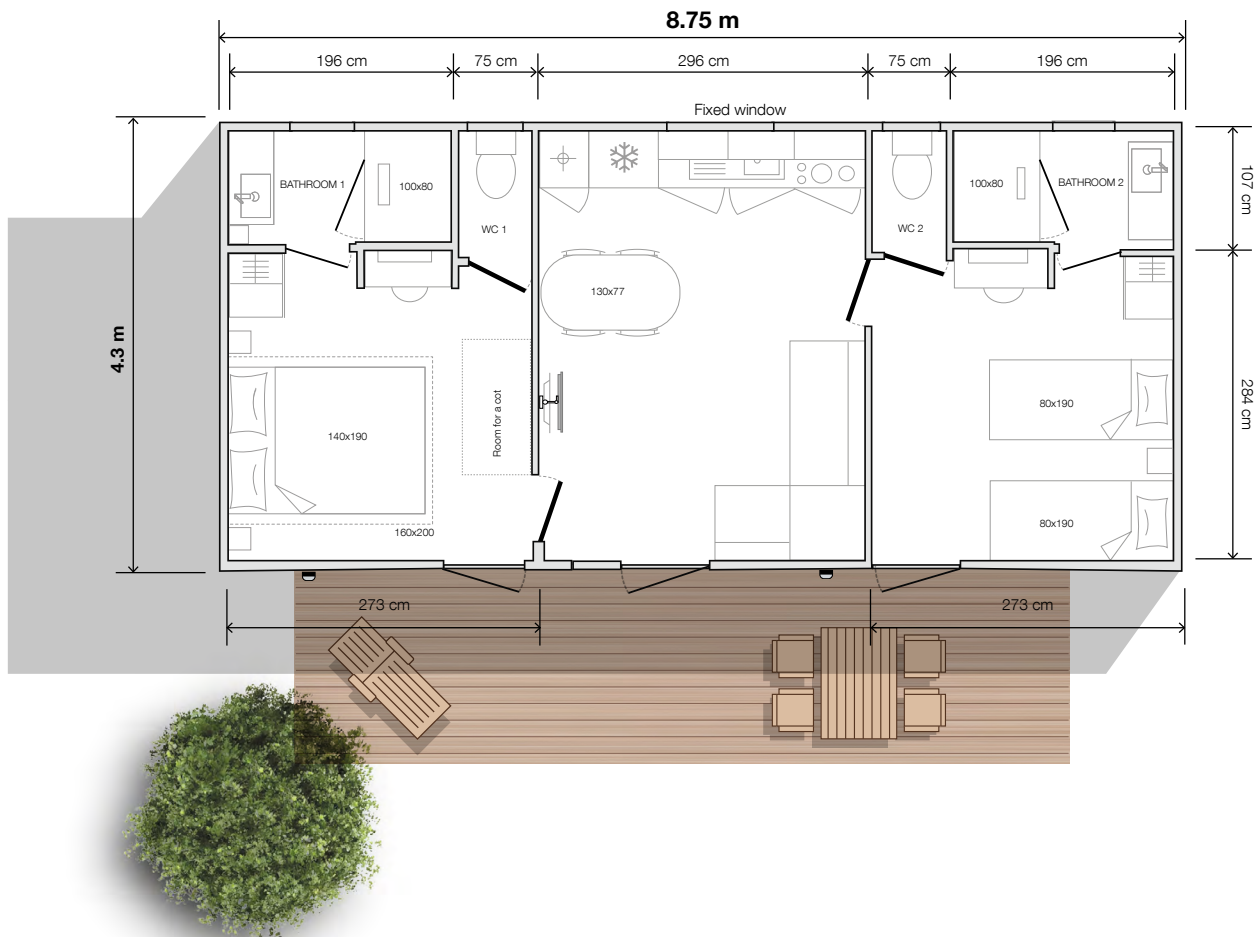

# O'HARA

2022

- 2 Bedrooms**
- Sleeps 4**
- 33.2 m<sup>2</sup> floor area**
- 8.75x4.3 m dimensions\***
- 2.3 m interior height**
- 3.52 m exterior height**

## MODULAR

This extremely comfortable 2-bedroom, 2-bathroom model boasts a linear kitchen, which is all the brighter thanks to a wide picture window! This model is ideal for families, and can be converted into two completely separate suites with the "hotel package" option.

\*Overall dimensions and usable interior floor area.

## Living room/lounge

- 130x77 cm oval table with 4 chairs
- Sofa with feet
- Pendant light
- Power socket with USB port
- TV mount

*Data not contractually binding. The manufacturer reserves the right to modify its products at any time without notice. Decorative items, microwaves and televisions are not supplied with mobile homes.*