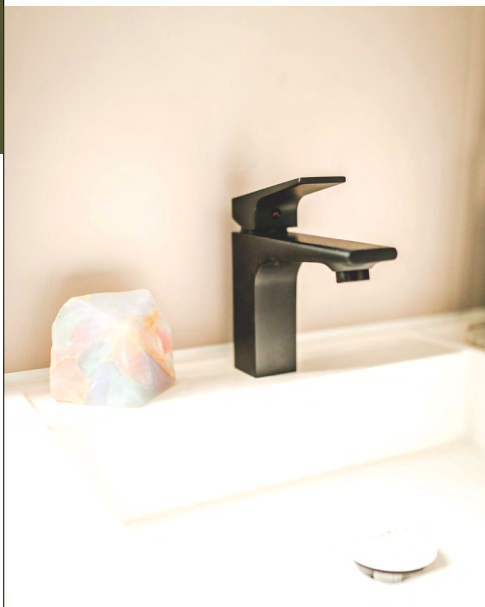

Data not contractually binding. The manufacturer reserves the right to modify its products at any time without notice. Decorative items, microwaves and televisions are not supplied with mobile homes.

Ultimate options

- Hotel package
- Heated towel rail in the bathrooms
- TV mount and full-length mirror in the master bedroom
- Smart music speaker

Master bedroom

- French windows with full-width blackout curtain
- Headboard with built-in bedside tables and sockets
- Pendant lights on both sides of the bed
- Large full-height wardrobe
- Dressing table/desk with socket, mirror and seat
- 140x190 cm bed base, 18 slats
- En-suite shower room and separate WC
- Room for a cot

Children's/guest room

- French windows with blackout curtain
- 80x190 cm bed bases, 18 slats
- Bedside table and reading light
- Large wardrobe
- Dressing table/desk with socket, mirror and seat
- En-suite shower room and separate WC