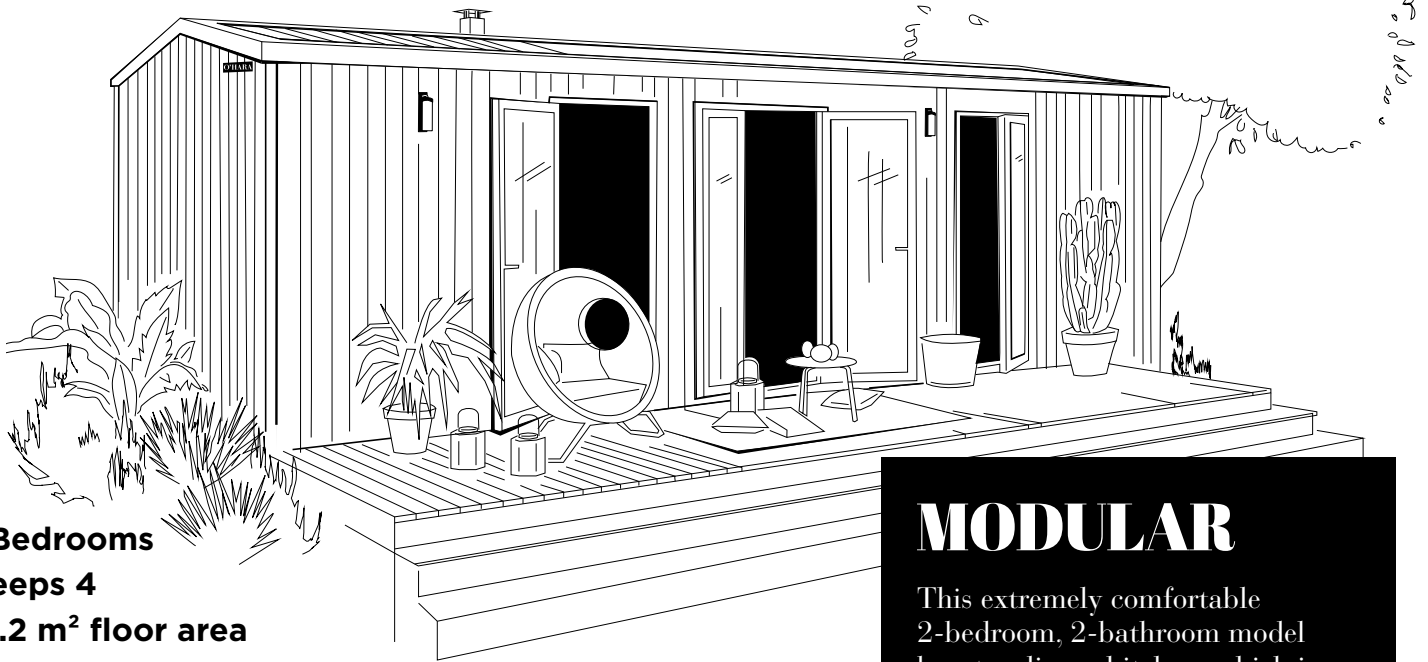

model

# 865 2-bed 2-bath

# O'HARA

2022

- 2 Bedrooms**
- Sleeps 4**
- 33.2 m<sup>2</sup> floor area**
- 8.75x4.3 m dimensions\***
- 2.3 m interior height**
- 3.52 m exterior height**

## MODULAR

This extremely comfortable 2-bedroom, 2-bathroom model boasts a linear kitchen, which is all the brighter thanks to a wide picture window! This model is ideal for families, and can be converted into two completely separate suites with the "hotel package" option.