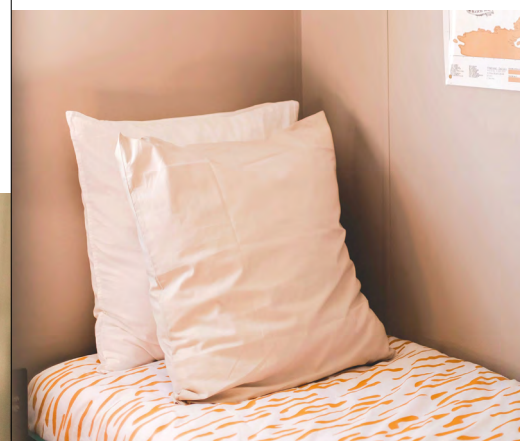

Easy Clean bathrooms

- Vanity unit with XL round mirror
- Storage unit and wall-mounted light on master bedroom side
- 100x80 cm shower with extra-flat tray and tall glass door
- Adjustable shower riser rail
- Window with frosted glass
- Venetian blind
- Hairdryer in en suite bathroom
- Separate WC