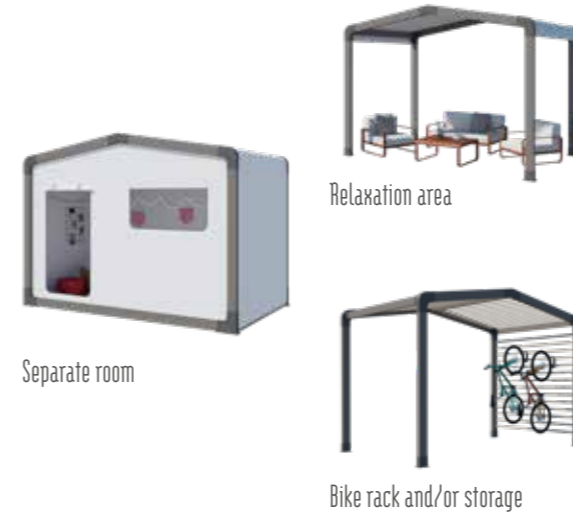

The TOP options

- Terrace cover.
- High transverse bed for more space or more beds.
- Sofa bed for extra sleeping space.

New MODUL'HOMES: the features, the layouts - you choose!

An entrance hall, relaxation area or storage space, modul' homes are perfectly suited to mobile homes with 1- and 2-slope roofs. They can be placed at the gable end or separately from the mobile home.

The compact model with a terrace

KITCHEN

- Microwave cabinet
- Deep pan drawers
- White 4-ring gas hob
- 115 L tabletop refrigerator
- Roller blind

LIVING ROOM

- Dining table with round-edged top and angled metal legs
- Sofa with feet
- 2 black inside/outside chairs
- Roller blind

MASTER BEDROOM

- Open storage cabinet above the headboard with integrated wardrobe
- Headboard fitted with adjustable reading lights with built-in switch
- 2 bedside tables
- 18-slat bed base with raised legs and 35 kg/m³ high-resistance foam mattress
- Blackout curtain

BATHROOM & TOILET

- Easy Clean bathroom - easy to clean and designed to last.
- 80 x 80 cm soft-touch shower tray with extra-flat threshold and high door with safety glass
- Frosted window for greater privacy
- Wall-mounted vanity unit with built-in towel rail
- Storage shelves
- Dual flush toilet (3/6 litres) and reinforced soundproofing