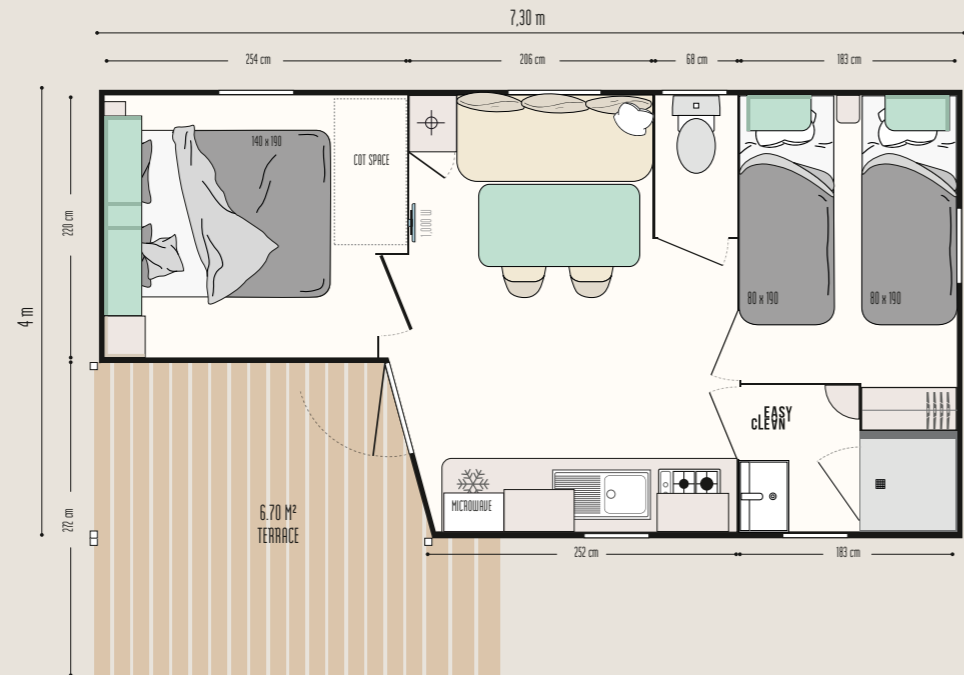

Loggia Compact

Loggia Compact

A compact model with integrated terrace

Model shown with the metal and fabric guard rail option

THE HIGHLIGHTS

- + Optimised purchase: 2 in 1 (mobile home + integrated terrace)
- + Reversible terrace
- + Can accommodate a cot in the master bedroom

The TOP options

- Terrace cover.
- High transverse bed for more space or more beds.
- Sofa bed for extra sleeping space.

New MODUL'HOMES: the features, the layouts - you choose!

An entrance hall, relaxation area or storage space, modul' homes are perfectly suited to mobile homes with 1- and 2-slope roofs. They can be placed at the gable end or separately from the mobile home.

MASTER BEDROOM

- Open storage cabinet above the headboard with integrated wardrobe
- Headboard fitted with adjustable reading lights with built-in switch
- 2 bedside tables
- 18-slat bed base with raised legs and 35 kg/m³ high-resistance foam mattress
- Blackout curtain

BATHROOM & TOILET

- Easy Clean bathroom - easy to clean and designed to last.
- 80 x 80 cm soft-touch shower tray with extra-flat threshold and high door with safety glass
- Frosted window for greater privacy
- Wall-mounted vanity unit with built-in towel rail
- Storage shelves
- Dual flush toilet (3/6 litres) and reinforced soundproofing