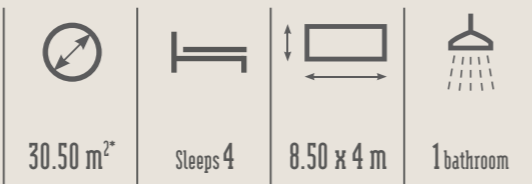

The TOP options

- 500 W convector heater in the bedrooms.
- 160 x 200 cm bed in the master bedroom without reducing freedom of movement.
- Infrared radiant panel convector heater in the bathroom.

New MODUL'HOMES: the features, the layouts - you choose!

The model that's accessible to all

KITCHEN

- White 4-ring gas hob
- Fridge-freezer, 2 doors, 204 litres, white
- Roller blind
- TV mount

LIVING ROOM

- Dining table with round-edged top and fixed metal legs Height: 70 cm
- Sofa with feet
- 2 black inside/outside chairs
- Mirror above the sofa

BATHROOM & TOILET

- Coloured accessories for more contrast
- WC: white porcelain bowl mounted 490 mm from the floor
- 2 handrails next to the toilet
- 2 handrails next to the shower
- Shower: 1 shower tray built into the structure
- 1 shower curtain, grey, weighted with rail
- Ventilation: air extractor with max flow rate of 100 m³/hour
- Height-adjustable shower seat with removable backrest
- Thermostatic mixer tap
- PVC roller blind