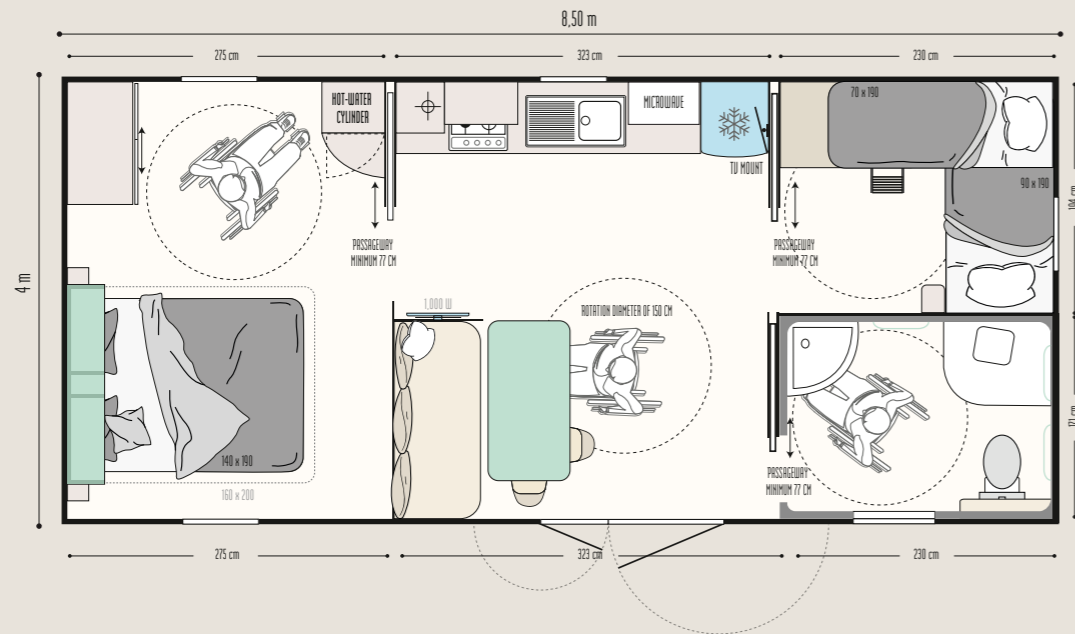

Life

Life

IRM performance for everyone

THE HIGHLIGHTS

- + Designed according to the recommendations of the Association Tourisme & Handicaps (Tourism & disabilities association)
- + Easy access to the bedrooms and bathroom through sliding doors
- + Turning space in each room

The TOP options

- 500 W convector heater in the bedrooms.
- 160 x 200 cm bed in the master bedroom without reducing freedom of movement.
- Infrared radiant panel convector heater in the bathroom.