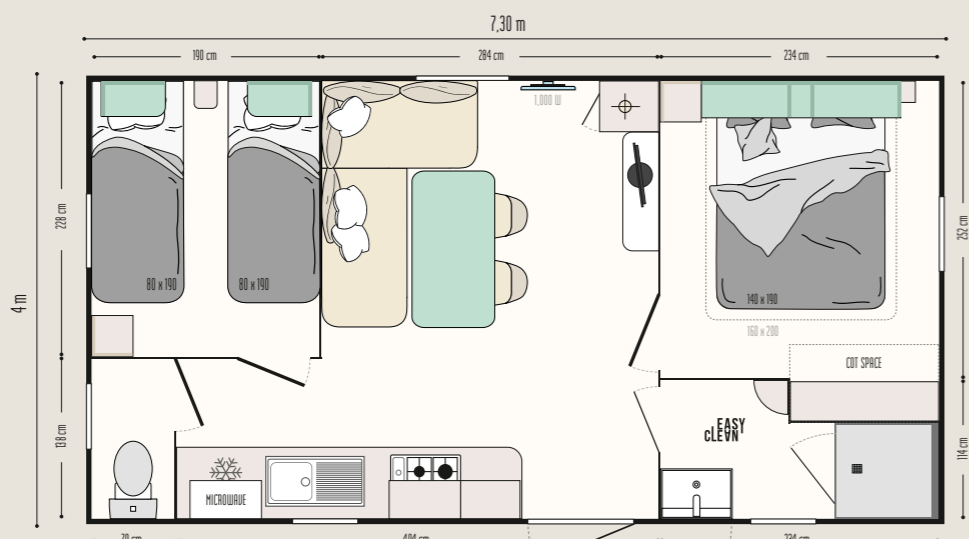

Super Mercury

Super Mercury

IDEAL

Everything you'd expect from the best-seller

New MODUL'HOMES: the features, the layouts - you choose!

An entrance hall, relaxation area or storage space, modul' homes are perfectly suited to mobile homes with 1- and 2-slope roofs. They can be placed at the gable end, as an entrance, or separately from the mobile home.

MASTER BEDROOM WITH SPACE FOR A COT

- Open storage cabinet above the headboard with integrated wardrobe
- Headboard fitted with adjustable reading lights with built-in switch
- 2 bedside tables
- Wall-mounted storage unit with wardrobe at the foot of the bed
- 18-slat bed base with raised legs and 35 kg/m³ high-resistance foam mattress
- Blackout curtain

THE HIGHLIGHTS

- + The most essential 26 m² on the market
- + Cosy living room oriented towards its TV cabinet
- + 160 x 200 cm bed compatible with a cot

The TOP options

- 160 x 200 cm bed in the master bedroom without reducing freedom of movement.
- High transverse bed for more space or more beds.
- Sofa bed to accommodate 2 more people.

BATHROOM & TOILET

- Easy Clean bathroom - easy to clean and designed to last.
- 80 x 80 cm soft-touch shower tray with extra-flat threshold and high door with safety glass
- Frosted window for greater privacy
- Wall-mounted vanity unit with built-in towel rail
- Storage shelves
- Dual flush toilet (3/6 litres) and reinforced soundproofing