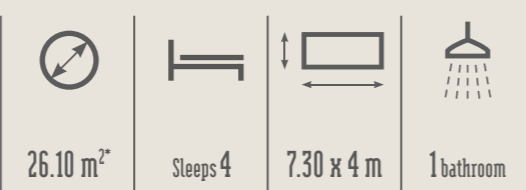

CHILDREN'S/GUEST BEDROOM

- Open storage above the headboard
- Bedside table
- Wall-mounted storage unit at the foot of the bed
- 18-slat bed base with raised legs and 35 kg/m³ high-resistance foam mattress
- Blackout curtain

BATHROOM & TOILET

- Easy Clean bathroom - easy to clean and designed to last.
- 80 x 80 cm soft-touch shower tray with extra-flat threshold and high door with safety glass
- Frosted window for greater privacy
- Wall-mounted vanity unit with built-in towel rail
- Storage shelves
- Dual flush toilet (3/6 litres) and reinforced soundproofing

2 BEDROOMS