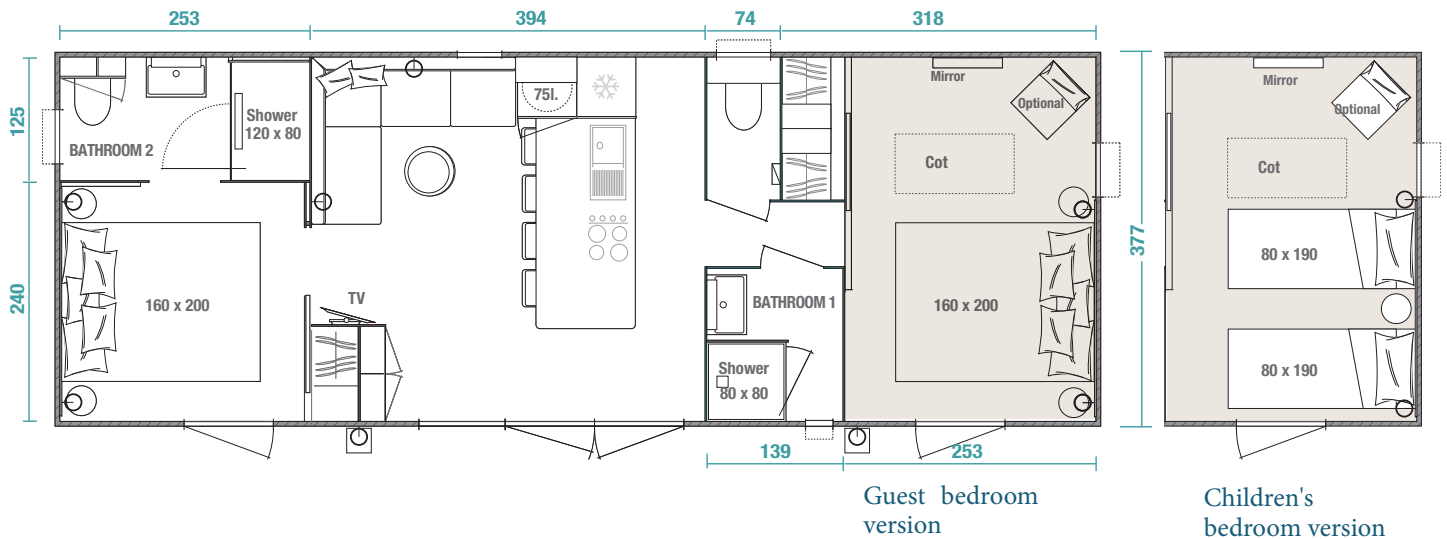

With dune-coloured cladding

KeyWest 2-bed BY O'HARA

Overall dimensions: **10.66m (l) x 4m (w) x 3.52m (h)**

MH floor area: **38.4m²** (usable interior floor area) calculated according to the UNIVDL definition

2 bedrooms - 4 persons

Guest bedroom version

Children's bedroom version

This unique and elegant design featuring two bedrooms and two bathrooms has everything you need for a great holiday. The island kitchen creates a warm and welcoming environment. The master bedroom includes a generous bathroom with a luxurious oversized shower.

MASTER BEDROOM:

- 160cm x 200cm bed
- 2 reading lights, 2 bedside tables, headboard
- Wardrobe
- XXXL 120cm x 80cm shower
- Bathroom cupboard under the washbasin
- Coat hooks, towel rail and mirror
- Wall-mounted dual-flush WC and storage

BATHROOM:

- 80cm x 80cm shower
- Washbasin unit on feet, storage and mirror
- Towel rail and hooks
- Mechanically-controlled ventilation
- Wall-mounted dual-flush toilet (3/6 litres)
- Central circuit breaker