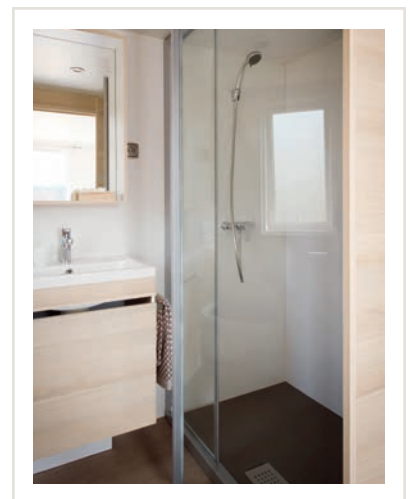

View the KeyWest video at