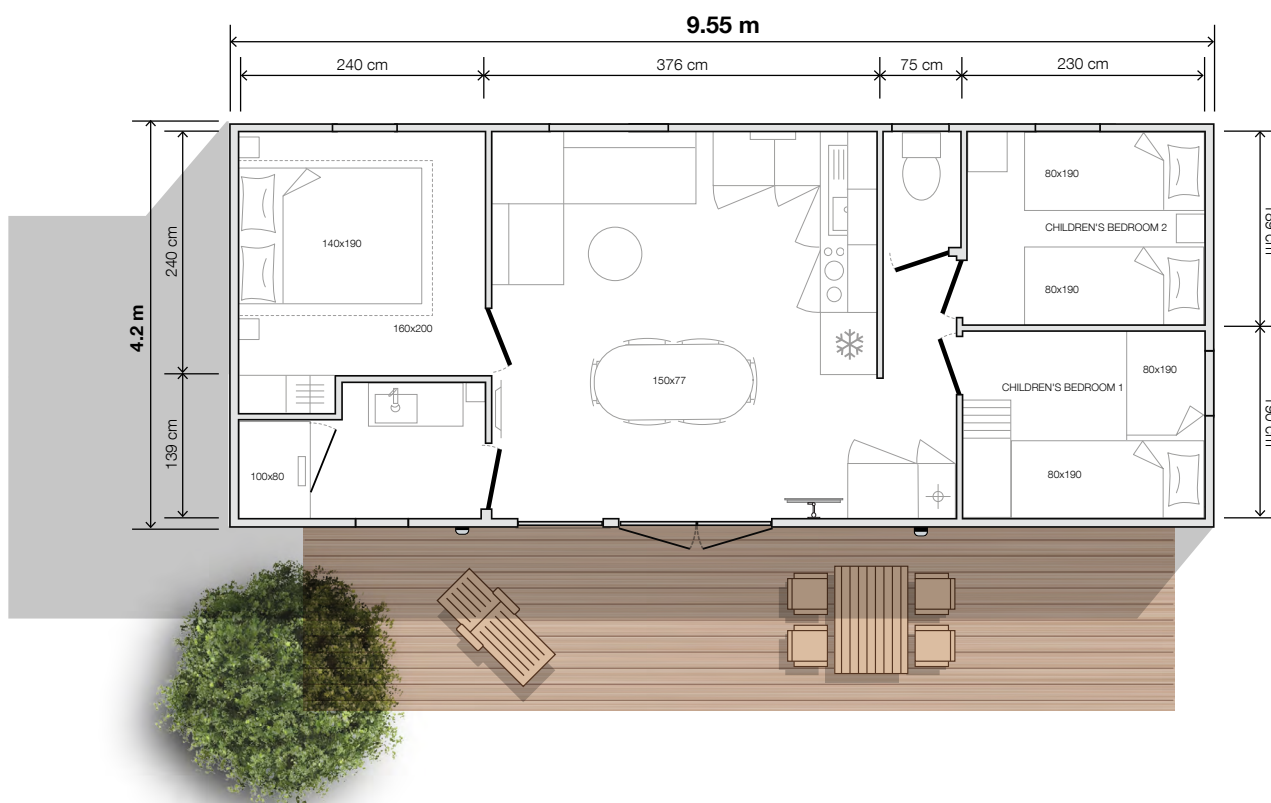

model
944 3-bed

O'HARA

2022

3 Bedrooms
Sleeps 6
35.3 m² floor area
9.55x4.2 m dimensions*
2.3 m interior height
3.52 m exterior height

SPACIOUS

A top-of-the-range, spacious 3-bedroom model, the 944 3-bed offers 3 distinct living spaces: a modular living room with designer table, a cosy lounge and a fully equipped kitchen to delight young and old alike!

*Overall dimensions and usable interior floor area.