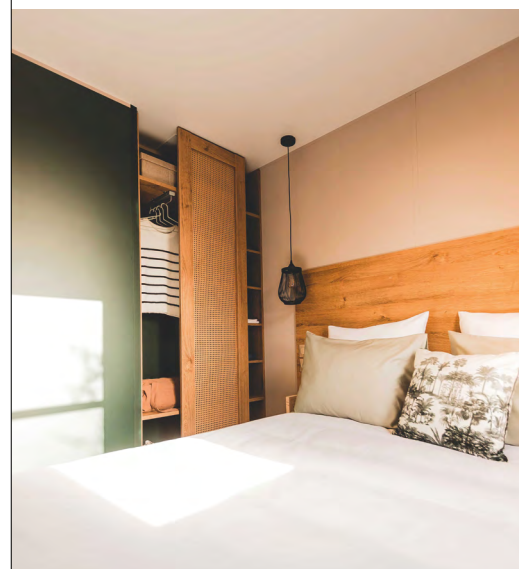

## Master bedroom

- Full-width blackout curtain
- Headboard with built-in bedside tables and sockets
- Pendant lights on both sides of the bed
- 140x190 cm bed bases, 18 slats
- Built-in, full-height wardrobe with sliding door

## “Classic” children's bedroom

- Fabric roller blind
- Storage unit with built-in tray
- 80x190 cm bed bases, 18 slats
- Bedside table and reading light