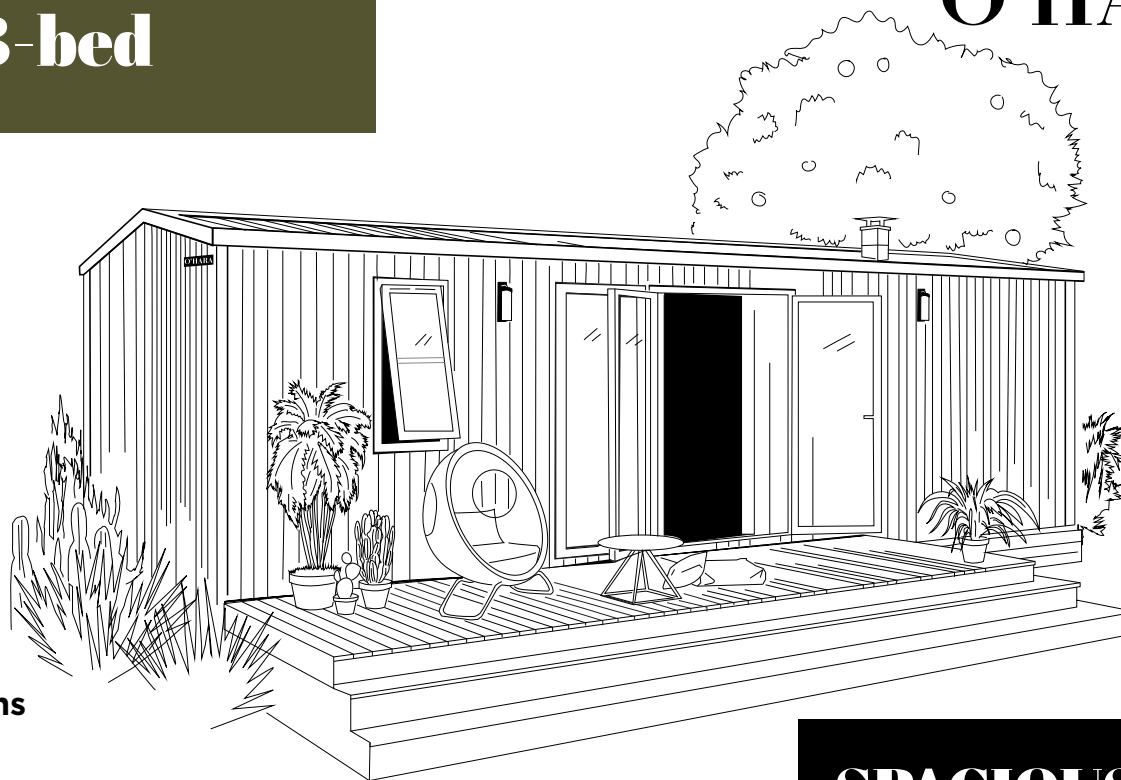

model  
**944 3-bed**

**O'HARA**

2022

**3 Bedrooms**  
**Sleeps 6**  
**35.3 m<sup>2</sup> floor area**  
**9.55x4.2 m dimensions\***  
**2.3 m interior height**  
**3.52 m exterior height**

## SPACIOUS

A top-of-the-range, spacious 3-bedroom model, the 944 3-bed offers 3 distinct living spaces: a modular living room with designer table, a cosy lounge and a fully equipped kitchen to delight young and old alike!