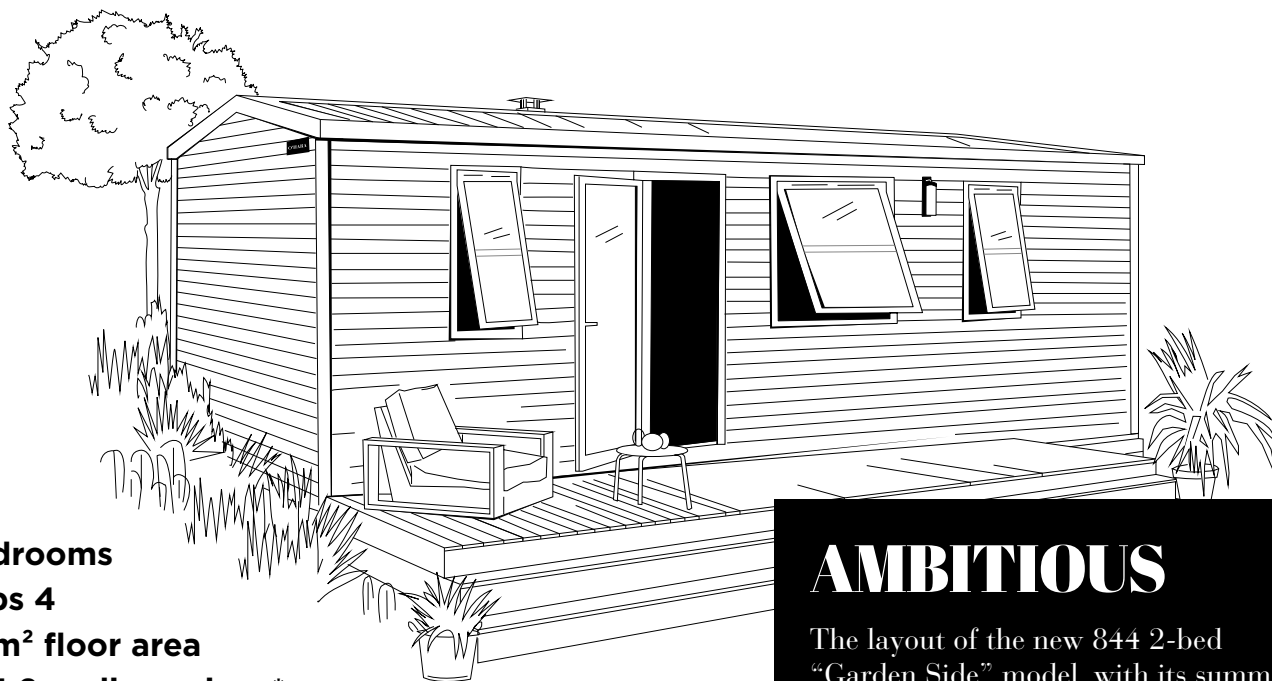

model

844 2-bed

Garden Side

O'HARA

2022

2 Bedrooms

Sleeps 4

31.6 m² floor area

8.6x4.2 m dimensions*

2.3 m interior height

3.52 m exterior height

AMBITIOUS

The layout of the new 844 2-bed "Garden Side" model, with its summer kitchen opening on to the rear terrace of the mobile home, and its EASY CLEAN bathroom equipped with a 100x80 cm shower, offers a high standard of living! This model is an invitation to reflect on life in the privacy found at the rear of the mobile home.