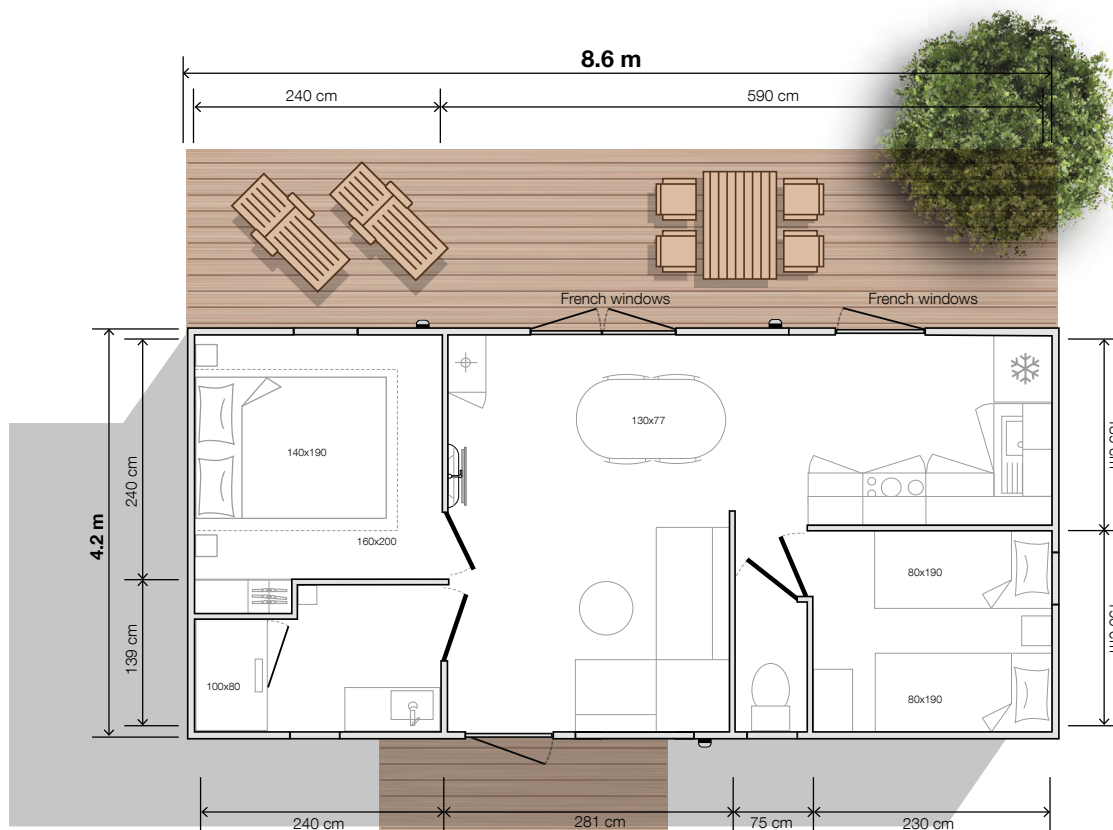

model

844 2-bed

Garden Side

O'HARA

2022

2 Bedrooms

Sleeps 4

31.6 m² floor area

8.6x4.2 m dimensions*

2.3 m interior height

3.52 m exterior height

AMBITIOUS

The layout of the new 844 2-bed "Garden Side" model, with its summer kitchen opening on to the rear terrace of the mobile home, and its EASY CLEAN bathroom equipped with a 100x80 cm shower, offers a high standard of living! This model is an invitation to reflect on life in the privacy found at the rear of the mobile home.

*Overall dimensions and usable interior floor area.