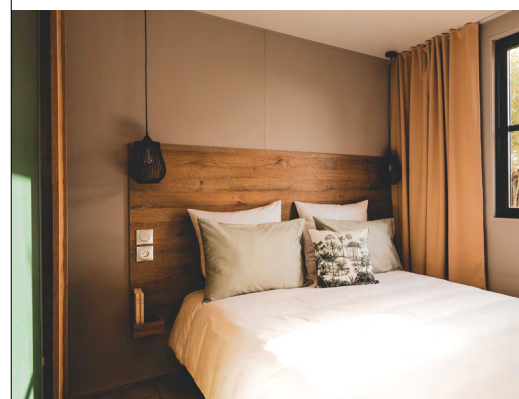

8.6x4.2 m dimensions*

2.3 m interior height

3.52 m exterior height

AMBITIOUS

The layout of the new 844 2-bed "Garden Side" model, with its summer kitchen opening on to the rear terrace of the mobile home, and its EASY CLEAN bathroom equipped with a 100x80 cm shower, offers a high standard of living! This model is an invitation to reflect on life in the privacy found at the rear of the mobile home.

- 130x77 cm oval table with 4 chairs
- Sofa with feet
- Pendant light
- Power socket with USB port
- TV mount and shelf below
- Coffee table
- Boiler cupboard

Master bedroom

- Full-width blackout curtain
- Headboard with built-in bedside tables and sockets
- Pendant lights on both sides of the bed
- 140x190 cm bed base, 18 slats
- Built-in, full-height wardrobe with sliding door

Children's bedroom

- Fabric roller blind
- Storage unit with built-in tray
- 80x190 cm bed bases, 18 slats
- Bedside table and reading light

Easy Clean bathroom

- Vanity unit with XL round mirror
- Wall-mounted light
- Wall-mounted storage cabinet
- 100x80 cm shower with extra-flat tray and tall glass door
- Adjustable shower riser rail
- Window with frosted glass
- Hairdryer