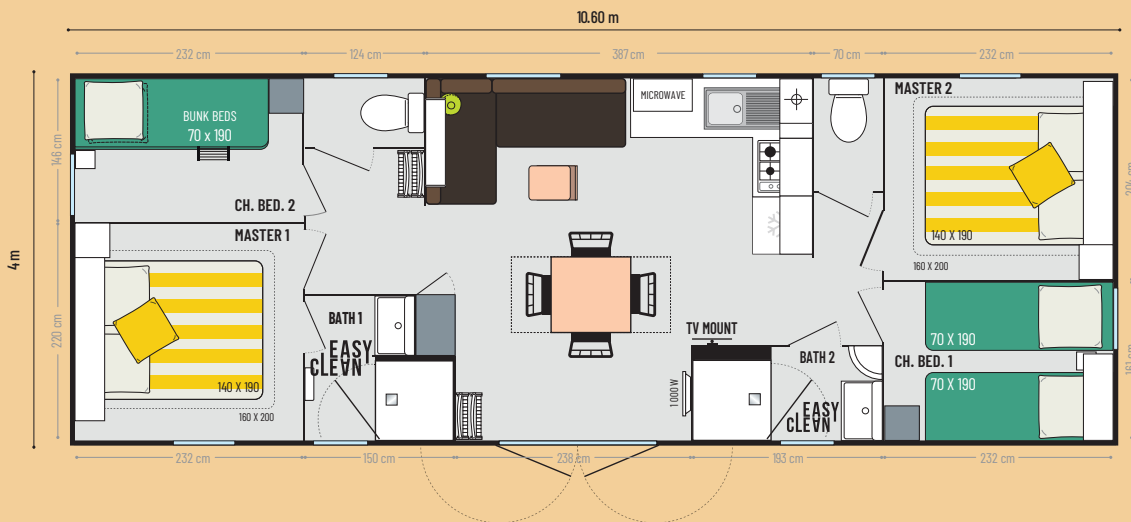

38.60 m²*

8 persons

10.60 x 4.00 m

2 bathrooms

The TOP options

160 x 200 cm bed in the master bedroom and in the second adults' bedroom.

Mirror in the living room.

USB socket in the living room and bedrooms.

* Overall dimensions. Usable interior floor area. Height 3.45 m

4-bed models

AQUA 4

The highlights

- + Maximum occupancy capacity
- + Master suite with en-suite bathroom
- + 2 Easy Clean bathrooms

Kitchen

- Microwave cabinet
- Deep pan drawers
- White 4-ring gas hob
- Refrigerator/freezer, 2 doors, 207 litres, white
- Roller blind

Living area

- Extendable white dining table
- 4 black stackable indoor/outdoor chairs and 4 folding chairs
- Corner sofa
- Shelf unit and coffee table
- TV mount
- Storage cupboard

Master bedrooms

- Open storage cabinet above the headboard with integrated wardrobe
- Headboards and space for 2 bedside tables
- Adjustable reading lights with built-in switch
- 18-slat bed base with raised legs and 35 kg/m³ high-resistance foam mattress
- Blackout curtain

Bathrooms & toilets

- Easy Clean bathrooms that are easy to clean and designed to last
- 80 x 80 cm soft-touch shower tray with extra-flat sill
- Frosted-glass shower door and window for more privacy
- Wall-mounted vanity unit with integrated towel rail and shelf. Shelves.
- Toilet with dual-flush system - 3/6 litres